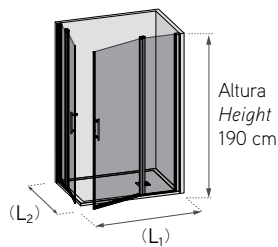

Features

- Two pivot doors with two fixed panel in angle.
- 6 mm toughened safety glass.
- Outward opening (inward on request).
- Return position 0-90°.
- Elevation pivot.
- Exclusive design door Knobs.
- Coated magnetic clasp.
- Water-proof door gasket.
- Compensation profile.
- Hidden fasteners screws.