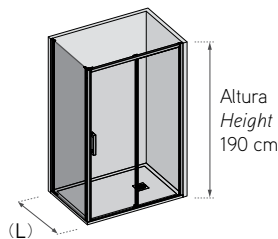

Features

Hinged pivot door with side panel.
 6 mm toughened safety glass.
 Outward opening (inward on request).
 Return position 0-90°.
 Exclusive design door Knobs.
 Coated magnetic clasp.
 Water-proof door gasket.
 Compensation profile.
 Hidden fasteners screws.