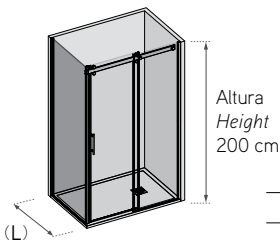

Altura Baño 150 cm / Bath screen Height 150 cm

Features

Extra sliding door with fixed lateral panel. 6 mm toughened safety glass. Sliding system with no bottom guide. Stainless Steel Handle 220. Minimalist design series. Water-proof door gasket. Compact superior guide profile system. Compensation profile.