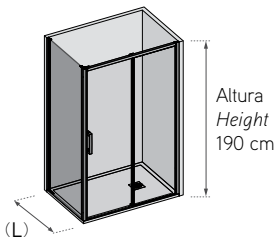

FIJO VIDRIO 6 MM DUCHA / SHOWER

ref. DFV602

Ancho Width (L)	Blanco / White			Cromo & Silver / Chrome & Silver		
	Transparente Clear	Carglass Obscure Carglass	Mate Serigrafía Frosted Decorated	Transparente Clear	Carglass Obscure Carglass	Mate Serigrafía Frosted Decorated
50 cm						
90 cm						
120 cm						

Opcionales

- Antical estándar
- Power clean
- Asa inox. 220
- Asa inox. F-52
- Perfiles Pergamón
- Anchura especial
- Altura especial

Optionals

- Easy clean glass standard
- Power clean
- Stainless steel handle 220
- Stainless steel handle F-52
- Pergamon profile
- Special width
- Special height