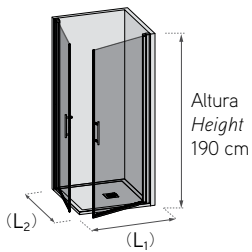

Features

- Rising double pivot door.
- 6 mm toughened safety glass.
- Outward opening (inward on request).
- Return position 0-90°.
- Elevation pivot.
- Exclusive design door Knobs.
- Coated magnetic clasp.
- Water-proof door gasket.
- Compensation profile.
- Hidden fasteners screws.