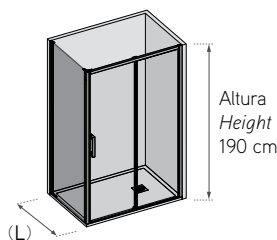

FIJO VIDRIO 6 MM DUCHA / SHOWER

ref. DFV602

Ancho Width (L)	Blanco / White			Cromo & Silver / Chrome & Silver		
	Transparente Clear	Carglass Obscure Carglass	Mate Serigrafía Frosted Decorated	Transparente Clear	Carglass Obscure Carglass	Mate Serigrafía Frosted Decorated
50 cm						
90 cm						
120 cm						

Altura Baño 150 cm / Bath screen Height 150 cm

Opcionales

Antical estándar
Power clean
Asa inox. 220
Asa inox. F-52
Anchura especial
Altura especial

Optionals

Easy clean glass standard
Power clean
Stainless steel handle 220
Stainless steel handle F-52
Special width
Special height