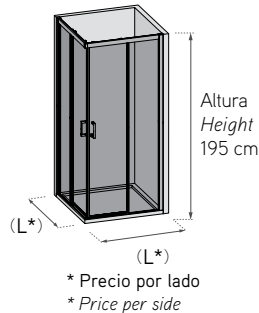

Features

*Xtra Sliding double doors 6 mm glass with double side panels 8 mm glass.
6/8 mm toughened safety glass.
Sliding system with no bottom guide edging.
Double rolling system.
Stainless steel rolling system.
Chrome Handle.*