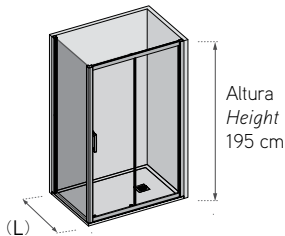

Features

*Xtra Sliding double doors 6 mm glass with double side panels 8 mm glass.
6/8 mm toughened safety glass.
Sliding system with no bottom guide edging.
Double rolling system.
Stainless steel rolling system.
Chrome Handle.*