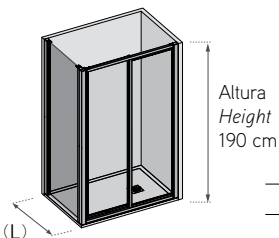

FIJO ESTÁNDAR DUCHA / SHOWER

ref. DFST01

Ancho Width (L)	Blanco / White				Cromo & Silver / Chrome & Silver			
	Acrílico Acrylic (Agua viva)	Transparente Clear	Carglass Obscure Carglass	Mate Serigrafía Frosted Decorated	Acrílico Acrylic (Agua viva)	Transparente Clear	Carglass Obscure Carglass	Mate Serigrafía Frosted Decorated
50 cm								
70 cm								
90 cm								
120 cm								

Opcionales

Antic estándar
Power clean
Acrílico especial
Perfiles Pergamón
Hoja laminado espejo
Anchura especial
Altura especial

Optionals

Easy clean glass standard
Power clean
Special acrylic
Pergamon profile
Laminated mirror door
Special width
Special height