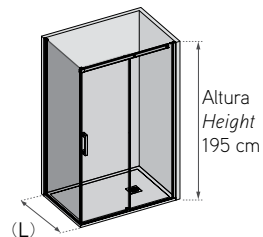

FIJO S.5000 DUCHA / SHOWER ref. DFS501

Ancho Width (L)	Cromo / Chrome		
	Transparente Clear	Carglass Obscure Carglass	Mate Serigrafía Frosted Decorated
70 cm			
90 cm			
120 cm			

Altura Baño 150 cm / Bath screen Height 150 cm

Opcionales

Antical estándar
Power clean
Anchura especial
Altura especial

Optionals

Easy clean glass standard
Power clean
Special width
Special height