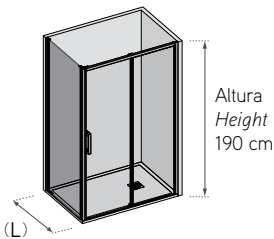

FIJO VIDRIO 6 MM DUCHA / SHOWER

ref. DFV602

Ancho Width (L)	Blanco / White			Cromo & Silver / Chrome & Silver		
	Transparente Clear	Carglass Obscure Carglass	Mate Serigrafía Frosted Decorated	Transparente Clear	Carglass Obscure Carglass	Mate Serigrafía Frosted Decorated
50 cm						
90 cm						
120 cm						

Altura Baño 150 cm / Bath screen Height 150 cm

Opcionales

- Antical estándar
- Power clean
- Asa inox. 220
- Asa inox. F-52
- Barra estabilizadora
- Perfiles Pergamón
- Anchura especial
- Altura especial

Optionals

- Easy clean glass standard
- Power clean
- Stainless steel handle 220
- Stainless steel handle F-52
- Support bar
- Pergamon profile
- Special width
- Special height