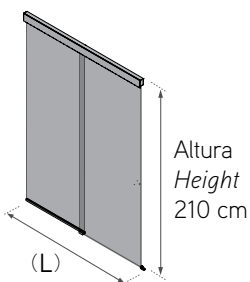

Features

*Sliding door made to measure/
custom made.
Made in tempered glass 10 mm.
Aluminium streamlining.
Possibility of wall or ceiling fitting.
Doors of up to 120 kg.*

Sistema de apertura
Open system