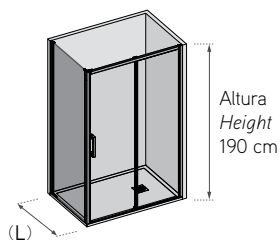

FIJO VIDRIO 6 MM DUCHA / SHOWER

ref. DFV602

Ancho Width (L)	Blanco / White			Cromo & Silver / Chrome & Silver		
	Transparente Clear	Carglass Obscure Carglass	Mate Serigrafía Frosted Decorated	Transparente Clear	Carglass Obscure Carglass	Mate Serigrafía Frosted Decorated
50 cm						
90 cm						
120 cm						

Opcionales

Antical estándar
Power clean
Asa inox. 220
Asa inox. F-52
Barra estabilizadora
Perfiles Pergamón
Anchura especial
Altura especial

Optionals

*Easy clean glass standard
Power clean
Stainless steel handle 220
Stainless steel handle F-52
Support bar
Pergamon profile
Special width
Special height*