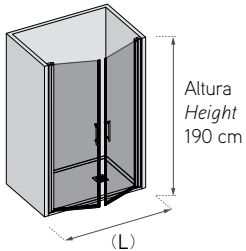

Ancho Width (L)	Blanco / White			Cromo & Silver / Chrome & Silver		
	Transparente Clear	Carglass Obscure Carglass	Mate Serigrafía Frosted Decorated	Transparente Clear	Carglass Obscure Carglass	Mate Serigrafía Frosted Decorated
120 cm						
140 cm						
180 cm						
200 cm						

Altura Baño 150 cm / Bath screen Height 150 cm