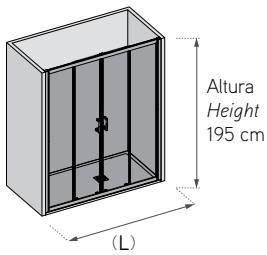

PERFIL / VIDRIO INTERIOR

PERFIL / VIDRIO CENTRADO

PERFIL / VIDRIO EXTERIOR

General features

Information

- Possibility of customize decorated glass.
- The images for the digital printout -Decolor- will be positioned in the shower doors under the Mundilite criterium unless the customer specify a position in the order.
- The profile pivot doors must not be over 100 cm width. Mundilite no guarantee higher dimensions.
- The hinged pivot doors must not be over 90 cm width. Mundilite no guarantee higher dimensions.
- The Dakota hinge have an opening of 180° outward. In case of inward opening, please consult.
- Indiana & Florida hinges have an opening of 90° outward and inward.
- The fixed must be up to 25 cm. If not, consult.
- In New Glass & S.3000 collections the finish is in chrome.
- The indicated opening measures are orientative.
- The door measures are taking into account all the elements (profiles, magnets...). The door measures and the access are diferent things.

Opcionales
Corte de guía superior e inferior

Optionals
Cutting top and low guide

X-80 P

DUCHA / shower

X-80 P DUCHA / SHOWER

ref. X80P

Equipamiento

Ancho Width (L)	Rango Ranges	Apertura Opening	Cromo / Chrome	
			Transparente Clear	Serigrafía Decorated
120 cm	116-122 cm	44 cm		
140 cm	136-142 cm	54 cm		
150 cm	146-152 cm	59 cm		
160 cm	156-162 cm	64 cm		
170 cm	166-172 cm	69 cm		
180 cm	176-182 cm	74 cm		