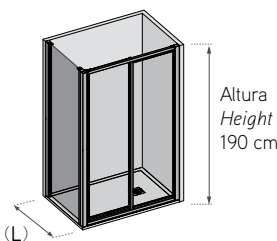

FIJO ESTÁNDAR DUCHA / SHOWER

ref. DFST01

Ancho Width (L)	Blanco / White				Cromo & Silver / Chrome & Silver			
	Acrílico Acrylic (Agua viva)	Transparente Clear	Carglass Obscure Carglass	Mate Serigrafía Frosted Decorated	Acrílico Acrylic (Agua viva)	Transparente Clear	Carglass Obscure Carglass	Mate Serigrafía Frosted Decorated
50 cm								
70 cm								
90 cm								
120 cm								

Opcionales

Antical estándar	35 € pvp por hoja
Power clean	62,40 € m²/neto
Acrílico especial	15% inc.
Perfiles Pergamón	15% inc. sobre blanco
Hoja laminado espejo	90 € neto/ud.
Anchura especial	45 € pvp inc. cada 10 cm
Altura especial	45 € pvp inc. por variación

Optionals

Easy clean glass standard	35 € retail price per sheet
Power clean	62,40 € m²/cost price
Special acrylic	15% inc.
Pergamon profile	15% € inc. price over white color
Laminated mirror door	90 € net cost
Special width	45 € inc. every 10 cm retail price
Special height	Height changes inc. 45 € retail price