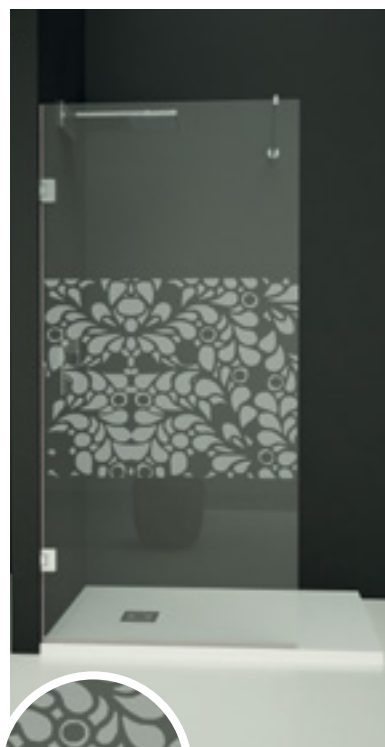

Innova
ref. S18
altura/height 110 cm

Lip Follage
ref. S06
altura/height 60 cm

Medium

ref. S07
altura/height 80 cm

Musical

ref. S11
altura/height 50 cm

Nice

ref. S12
altura/height 80 cm