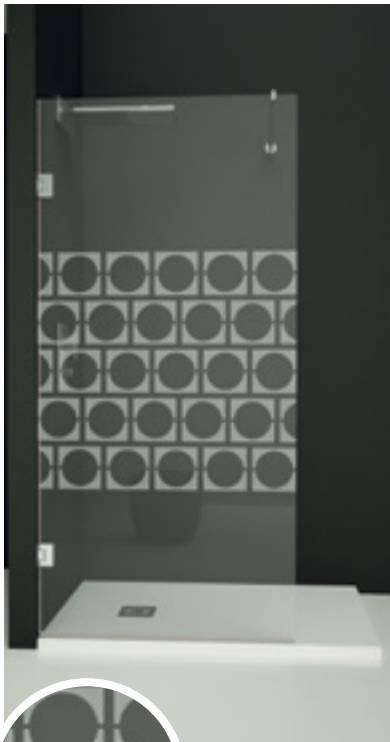

Retro

ref. S13
altura/height 60 cm