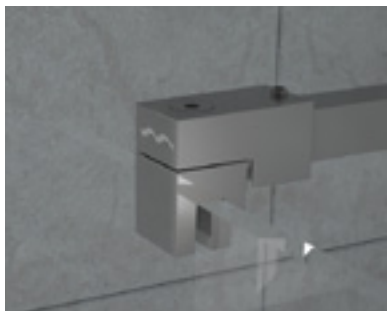

Opcionales mamparas "a medida"

Optionals shower doors "made to measure"

Antical estándar	Easy clean glass standard
Power clean	Power clean
Anchura especial	Special width
*Altura especial	Special height
Acrílico especial	Special acrylic
Asa inox. 220	Stainless steel handle 220
Asa inox. F-52	Stainless steel handle F-52
Perfiles Pergamón	Pergamon profile
Hoja laminado espejo	Laminated mirror door
Impresión digital-Decolor	Digital printout Decolor

* Consultar disponibilidad / Consult availability.