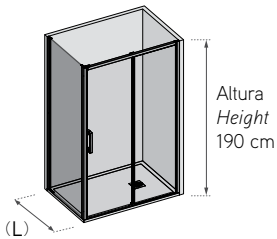

FIJO VIDRIO 6 MM DUCHA / SHOWER

ref. DFV602

Ancho Width (L)	Blanco / White			Cromo & Silver / Chrome & Silver		
	Transparente Clear	Carglass Obscure Carglass	Mate Serigrafía Frosted Decorated	Transparente Clear	Carglass Obscure Carglass	Mate Serigrafía Frosted Decorated
50 cm						
90 cm						
120 cm						

Altura Baño 150 cm / Bath screen Height 150 cm

Opcionales

- Antical estándar
- Power clean
- Asa inox. 220
- Asa inox. F-52
- Perfiles Pergamón
- Anchura especial
- Altura especial

Optionals

- Easy clean glass standard
- Power clean
- Stainless steel handle 220
- Stainless steel handle F-52
- Pergamon profile
- Special width
- Special height