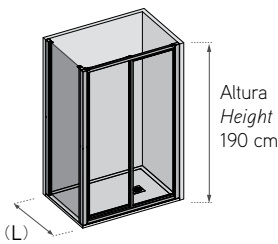

FIJO ESTÁNDAR DUCHA / SHOWER

ref. DFST01

Ancho Width (L)	Blanco / White			Cromo & Silver / Chrome & Silver		
	Transparente Clear	Carglass Obscure Carglass	Mate Serigrafia Frosted Decorated	Transparente Clear	Carglass Obscure Carglass	Mate Serigrafia Frosted Decorated
50 cm						
70 cm						
90 cm						
120 cm						

Altura Baño 150 cm / Bath screen Height 150 cm

Opcionales

Antical estándar
Power clean
Perfiles Pergamón
Anchura especial

Optionals

Easy clean glass standard
Power clean
Pergamon profile
Special width