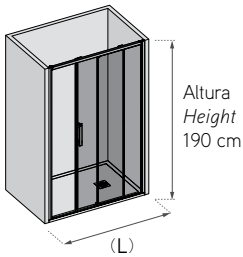

Features

- Xtra sliding door with fixed lateral panel.
- 6 mm toughened safety glass.
- 34 mm closed anti un-hook upper guide.
- Double rolling system (stainless steel).
- Double high module metallic clamp.
- Sliding system with no bottom guide.
- Exclusive knobs design.
- Coated magnetic clasp. Water-proof door gasket. Hidden fixation screws.
- Compensation profile.