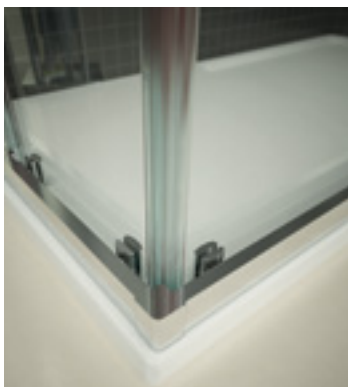

X-100 SQ

DUCHA / shower

Equipamiento

Dos hojas deslizantes + 2 paneles fijos.
Apertura en el vértice.
Vidrio templado 6 mm.
Rodamientos inox retráctiles para facilitar la limpieza.
Asa Cromo de serie.
Reversible.

Features

Xtra Sliding double doors with double side panels. Vertex opening. 6 mm toughened safety glass. Retractable wheel for easy cleaning. Chromed handle. Reversible.

X-100 SQ DUCHA / SHOWER ref. X100SQ

Ancho (L) Width	Rango Ranges	Cromo / Chrome	
		Transparente Clear	Serigrafía Decorated
70 cm	67-70 cm		
75 cm	72-75 cm		
80 cm	77-80 cm		
90 cm	87-90 cm		
100 cm	97-100 cm		
110 cm	107-110 cm		
120 cm	117-120 cm		

Decorados disponibles Band, Band 2 & Medium
Decorated available collections are Band, Band 2 & Medium