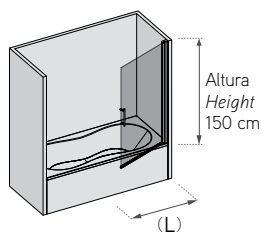

Cromo / Chrome			
Ancho Width (L)	Transparente Clear	Carglass Obscure Carglass	Mate Serigrafía Frosted Decorated
50 cm			
70 cm			
90 cm			

Altura Baño 150 cm / Bath screen Height 150 cm

FIJO VIDRIO 6 MM DUCHA / SHOWER ref. DFV602