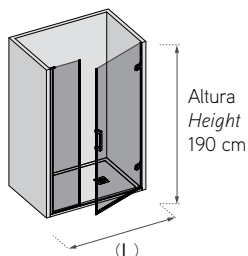

Oslo

DUCHA / shower

Equipamiento

Hoja abatible abisagrada con fijo en el mismo plano.
Vidrio templado securizado 6 mm.
Apertura abatible exterior (interior bajo pedido).
Memoria de posición 0 y 90°.
Pomos de diseño exclusivo.
Cierre magnético enfundado.
Juntas estanqueidad.
Tornillos fijación ocultos.

OSLO DUCHA / SHOWER

ref. DOS01

Ancho Width (L)	Cromo / Chrome		
	Transparente Clear	Carglass Obscure Carglass	Mate Serigrafía Frosted Decorated
100 cm			
140 cm			
180 cm			
200 cm			

Altura Baño 150 cm / Bath screen Height 150 cm

Features

Hinged pivot door with side panel.
6 mm toughened safety glass.
Outward opening (inward on request).
Return position 0-90°.
Exclusive design door Knobs.
Coated magnetic clasp.
Water-proof door gasket.
Hidden fasteners screws.

FIJO VIDRIO 6 MM DUCHA / SHOWER

ref. DFV602

Ancho Width (L)	Cromo & Silver / Chrome & Silver		
	Transparente Clear	Carglass Obscure Carglass	Mate Serigrafía Frosted Decorated
50 cm			
90 cm			
120 cm			

Altura Baño 150 cm / Bath screen Height 150 cm

Opcionales

Antical estándar
Power clean
Asa inox. 220
Asa inox. F-52
Barra estabilizadora
Anchura especial
Altura especial

Optionals

Easy clean glass standard
Power clean
Stainless steel handle 220
Stainless steel handle F-52
Support bar
Special width
Special height