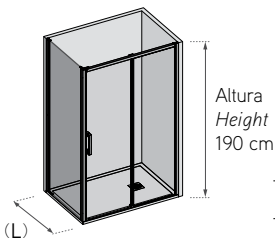

FIJO VIDRIO 6 MM DUCHA / SHOWER

ref. DFV602

Ancho Width (L)	Blanco / White			Cromo & Silver / Chrome & Silver		
	Transparente Clear	Carglass Obscure Carglass	Mate Serigrafía Frosted Decorated	Transparente Clear	Carglass Obscure Carglass	Mate Serigrafía Frosted Decorated
50 cm						
90 cm						
120 cm						

Altura Baño 150 cm / Bath screen Height 150 cm

Opcionales

Antical estándar
Power clean
Asa inox. 220
Asa inox. F-52
Barra estabilizadora
Perfiles Pergamón
Anchura especial
Altura especial

Optionals

Easy clean glass standard
Power clean
Stainless steel handle 220
Stainless steel handle F-52
Support bar
Pergamon profile
Special width
Special height