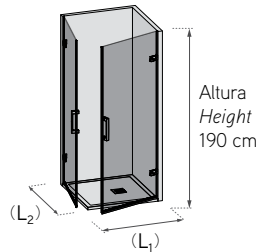

PRAGA 3 DUCHA / SHOWER

ref. DPR03

Ancho Width (L1+L2)	Cromo / Chrome		
	Transparente Clear	Carglass Obscure Carglass	Mate Serigrafía Frosted Decorated
120-150 cm			
150-180 cm			

Features

Two hinged pivot doors in angle.
6 mm toughened safety glass.
Vertex opening exterior pivot.
Return position 0-90°.
Stainless Steel Handle 220.
Coated magnetic clasp.
Water-proof door gasket.