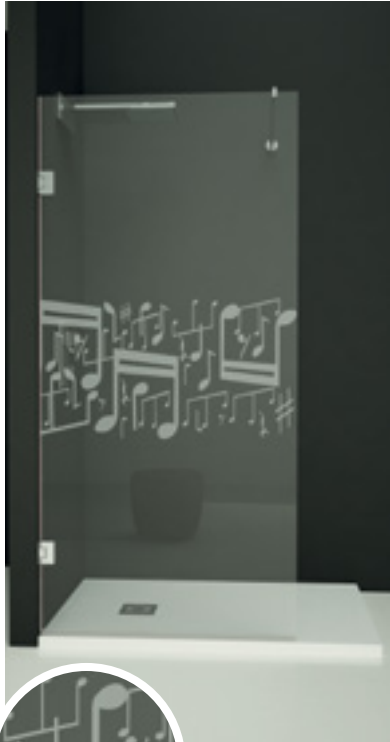

Innova
ref. S18
altura/height 110 cm

Lip Follage
ref. S06
altura/height 60 cm

Medium

ref. S07
altura/height 80 cm

Musical

ref. S11
altura/height 50 cm

Nice

ref. S12
altura/height 80 cm