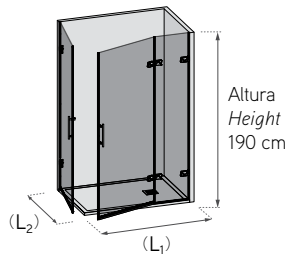

Montecarlo 2

DUCHA / shower

Equipamiento

Dos hojas abatibles abisagradas en ángulo con fijo en línea.
Vidrio templado securizado 6 mm.
Apertura en vértice abatible exterior.
Memoria de posición 0 y 90°.
Pomos de diseño exclusivo.
Cierre magnético enfundado.
Juntas estanqueidad.

MONTECARLO 2 DUCHA / SHOWER ref. DMO03

Ancho Width (L1+L2)	Cromo / Chrome		
	Transparente Clear	Carglass Obscure Carglass	Mate Serigrafía Frosted Decorated
140-170 cm			
170-200 cm			
200-240 cm			

Altura Baño 150 cm / Bath screen Height 150 cm

Features

Two hinged pivot doors with lateral panel.
6 mm toughened safety glass.
Vertex opening exterior pivot.
Return position 0-90°.
Exclusive design door Knobs.
Coated magnetic clasp.
Water-proof door gasket.

FIJO VIDRIO 6 MM DUCHA / SHOWER ref. DFV602

Ancho Width (L)	Cromo & Silver / Chrome & Silver		
	Transparente Clear	Carglass Obscure Carglass	Mate Serigrafía Frosted Decorated
50 cm			
90 cm			
120 cm			

Altura Baño 150 cm / Bath screen Height 150 cm

Opcionales

Antical estándar
Power clean
Asa inox. 220
Asa inox. F-52
Barra estabilizadora
Anchura especial
Altura especial

Optionals

Easy clean glass standard
Power clean
Stainless steel handle 220
Stainless steel handle F-52
Support bar
Special width
Special height