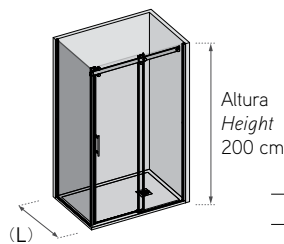

Para medida de 95 cm, apertura de 36 cm
For 95 cm shower screen, a 36 cm opening

ALASKA SMART DUCHA / SHOWER ref. DAL03

Ancho Width (L)	Cromo / Chrome		
	Transparente Clear	Carglass Obscure Carglass	Mate Serigrafia Frosted Decorated
120 cm			
140 cm			
160 cm			
180 cm			
200 cm			

Altura Baño 150 cm / Bath screen Height 150 cm

Features

- Xtra sliding door with fixed lateral panel.
- 6 mm toughened safety glass.
- Sliding system with no bottom guide.
- Stainless Steel Handle 220.
- Minimalist design series.
- Coated magnetic clasp.
- Water-proof door gasket.
- Compact superior guide profile system.
- Compensation profile.