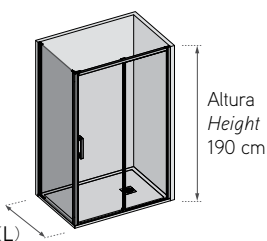

FIJO VIDRIO 6 MM DUCHA / SHOWER

ref. DFV602

Ancho Width (L)	Blanco / White			Cromo & Silver / Chrome & Silver		
	Transparente Clear	Carglass Obscure Carglass	Mate Serigrafía Frosted Decorated	Transparente Clear	Carglass Obscure Carglass	Mate Serigrafía Frosted Decorated
50 cm						
90 cm						
120 cm						

Opcionales

Antical estándar
Power clean
Barra estabilizadora
Perfiles Pergamón

Optionals

Easy clean glass standard
Power clean
Support bar
Pergamon profile