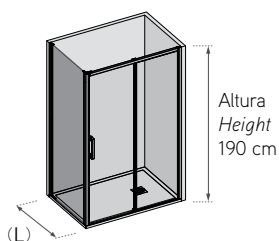

FIJO VIDRIO 6 MM DUCHA / SHOWER

ref. DFV602

Ancho Width (L)	Blanco / White			Cromo & Silver / Chrome & Silver		
	Transparente Clear	Carglass Obscure Carglass	Mate Serigrafía Frosted Decorated	Transparente Clear	Carglass Obscure Carglass	Mate Serigrafía Frosted Decorated
50 cm						
90 cm						
120 cm						

Opcionales

Antical estándar
Power clean
Asa inox. 220
Asa inox. F-52
Barra estabilizadora
Perfiles Pergamón
Anchura especial
Altura especial

Optionals

Easy clean glass standard
Power clean
Stainless steel handle 220
Stainless steel handle F-52
Support bar
Pergamon profile
Special width
Special height