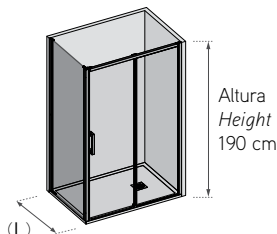

Features

Two hinged pivot doors with two fixed panel in angle.
6 mm toughened safety glass.
Vertex opening exterior pivot.
Return position 0-90°.
Exclusive design door Knobs.
Coated magnetic clasp.
Water-proof door gasket.
Compensation profile.