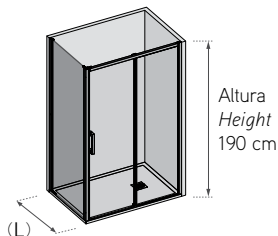

Features

Hinged double pivot door with side panel.
 6 mm toughened safety glass.
 Outward opening (inward on request).
 Return position 0-90°.
 Exclusive design door Knobs.
 Coated magnetic clasp.
 Water-proof door gasket.
 Hidden fasteners screws.