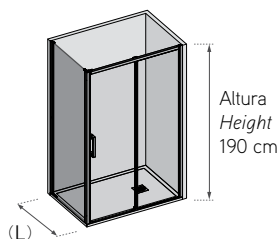

Cromo & Silver / Chrome & Silver			
Ancho Width (L)	Transparente Clear	Carglass Obscure Carglass	Mate Serigrafía Frosted Decorated
50 cm			
90 cm			
120 cm			

Altura Baño 150 cm / Bath screen Height 150 cm