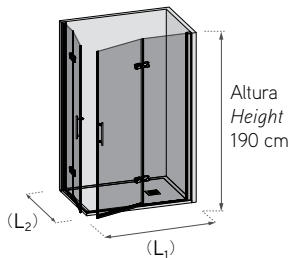

Mónaco

DUCHA / shower

Equipamiento

Dos hojas abatibles abisagradas con dos fijos en ángulo.
Vidrio templado securizado 6 mm.
Apertura en vértice abatible exterior.
Memoria de posición 0 y 90°.
Pomos de diseño exclusivo.
Cierre magnético enfundado.
Juntas estanqueidad.
Sistema expansión corrector desnivel.

MÓNACO DUCHA / SHOWER

ref. DMO01

Cromo / Chrome			
Ancho Width (L1+L2)	Transparente Clear	Carglass Obscure Carglass	Mate Serigrafía Frosted Decorated
140-170 cm			
170-200 cm			
200-240 cm			

Altura Baño 150 cm / Bath screen Height 150 cm

Features

Two hinged pivot doors with two fixed panel in angle.
6 mm toughened safety glass.
Vertex opening exterior pivot.
Return position 0-90°.
Exclusive design door Knobs.
Coated magnetic clasp.
Water-proof door gasket.
Compensation profile.

FIJO VIDRIO 6 MM DUCHA / SHOWER

ref. DFV602

Cromo & Silver / Chrome & Silver			
Ancho Width (L)	Transparente Clear	Carglass Obscure Carglass	Mate Serigrafía Frosted Decorated
50 cm			
90 cm			
120 cm			

Altura Baño 150 cm / Bath screen Height 150 cm

Opcionales

Antical estándar
Power clean
Asa inox. 220
Asa inox. F-52
Barra estabilizadora
Anchura especial
Altura especial

Optionals

Easy clean glass standard
Power clean
Stainless steel handle 220
Stainless steel handle F-52
Support bar
Special width
Special height