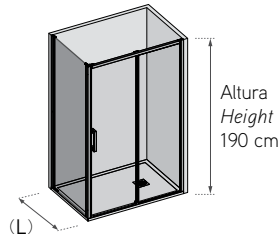

Altura
Height
190 cm

(L)

FIJO VIDRIO 6 MM DUCHA / SHOWER

ref. DFV602

Ancho Width (L)	Cromo & Silver / Chrome & Silver		
	Transparente Clear	Carglass Obscure Carglass	Mate Serigrafía Frosted Decorated
50 cm			
90 cm			
120 cm			

Altura Baño 150 cm / Bath screen Height 150 cm

Opcionales

Antical estándar
Power clean
Asa inox. 220
Asa inox. F-52
Barra estabilizadora
Anchura especial
Altura especial

Optionals

Easy clean glass standard
Power clean
Stainless steel handle 220
Stainless steel handle F-52
Support bar
Special width
Special height