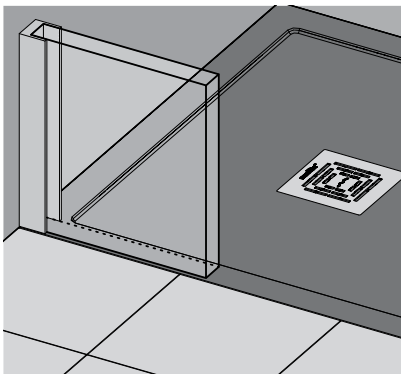

Availability

- Viena collection. Consult the availability before to confirm the order.
- The serigraphies available for the X-series collections are Band, Band 2 & Medium.
- For special sizes over 200 cm consult availability.

Notify

- For pivot models combined with fixed is essential notify the door and fixed size.
- For curved shower doors models indicate the radius or provide template. In the case that this is not indicate we will process the order with the Mundilite radius.
- Please, notify the shower door position respect the shower tray. If you don't inciate, we wil proceed with the interior profile/glass option.

INTERIOR PROFILE / GLASS