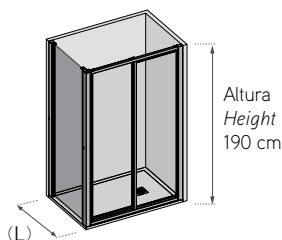

FIJO ESTÁNDAR DUCHA / SHOWER

ref. DFST01

Ancho Width (L)	Blanco / White			Cromo & Silver / Chrome & Silver		
	Transparente Clear	Carglass Obscure Carglass	Mate Serigrafía Frosted Decorated	Transparente Clear	Carglass Obscure Carglass	Mate Serigrafía Frosted Decorated
50 cm						
70 cm						
90 cm						
120 cm						

Altura Baño 150 cm / Bath screen Height 150 cm

Opcionales

Antical estándar
Power clean
Asa inox. 220
Asa inox. F-52
Perfiles Pergamón
Anchura especial
Altura especial

Optionals

Easy clean glass standard
Power clean
Stainless steel handle 220
Stainless steel handle F-52
Pergamon profile
Special width
Special height