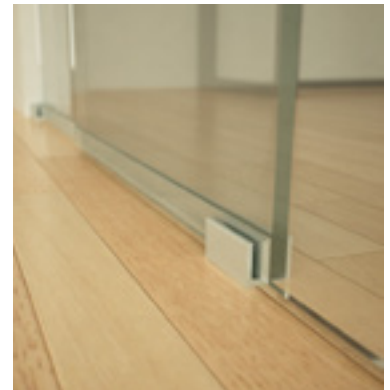

Features

*Sliding door made to measure/
custom made.
Made in tempered glass 10 mm.
Aluminium streamlining.
Possibility of wall or ceiling fitting.
Doors of up to 120 kg.*

Sistema de apertura
Open system