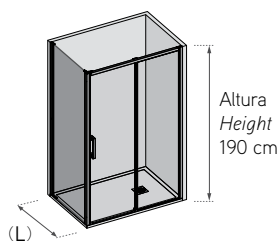

FIJO VIDRIO 6 MM DUCHA / SHOWER

ref. DFV602

Ancho Width (L)	Blanco / White			Cromo & Silver / Chrome & Silver		
	Transparente Clear	Carglass Obscure Carglass	Mate Serigrafía Frosted Decorated	Transparente Clear	Carglass Obscure Carglass	Mate Serigrafía Frosted Decorated
50 cm						
90 cm						
120 cm						

Opcionales

Antical estándar
Power clean
Perfiles Pergamón

Optionals

Easy clean glass standard
Power clean
Pergamon profile