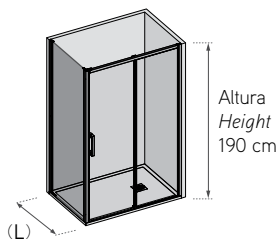

FIJO VIDRIO 6 MM DUCHA / SHOWER

ref. DFV602

Ancho Width (L)	Blanco / White			Cromo & Silver / Chrome & Silver		
	Transparente Clear	Carglass Obscure Carglass	Mate Serigrafía Frosted Decorated	Transparente Clear	Carglass Obscure Carglass	Mate Serigrafía Frosted Decorated
50 cm						
90 cm						
120 cm						

Altura Baño 150 cm / Bath screen Height 150 cm

Opcionales

Antical estándar
Power clean
Asa inox. 220
Asa inox. F-52
Pomo
Perfiles Pergamón
Anchura especial
Altura especial

Optionals

*Easy clean glass standard
Power clean
Stainless steel handle 220
Stainless steel handle F-52
Door knob
Pergamon profile
Special width
Special height*