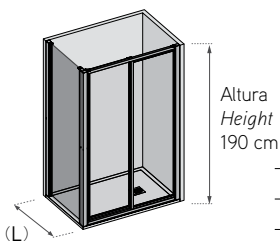

SAPPORO DUCHA / SHOWER

ref. DSA02

Ancho Width (L)	Blanco / White				Cromo & Silver / Chrome & Silver			
	Acrílico Acrylic (Agua viva)	Transparente Clear	Carglass Obscure Carglass	Mate Serigrafía Frosted Decorated	Acrílico Acrylic (Agua viva)	Transparente Clear	Carglass Obscure Carglass	Mate Serigrafía Frosted Decorated
70 cm								
100 cm								
120 cm								

Para medida de 60 cm,
apertura de 39 cm
For 60 cm shower screen,
a 39 cm opening