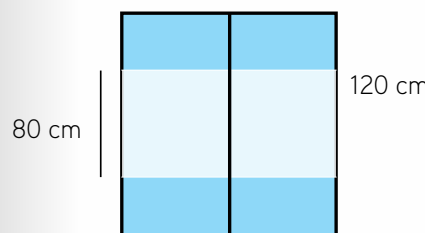

BANDA CENTRAL
Central bannering