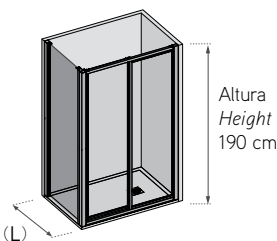

FIJO ESTÁNDAR DUCHA / SHOWER

ref. DFST01

Ancho Width (L)	Blanco / White			Cromo & Silver / Chrome & Silver		
	Transparente Clear	Carglass Obscure Carglass	Mate Serigrafía Frosted Decorated	Transparente Clear	Carglass Obscure Carglass	Mate Serigrafía Frosted Decorated
50 cm						
70 cm						
90 cm						
120 cm						

Altura Baño 150 cm / Bath screen Height 150 cm

Opcionales

Antical estándar
Power clean
Asa inox. 220
Asa inox. F-52
Perfiles Pergamón
Anchura especial
Altura especial

Optionals

*Easy clean glass standard
Power clean
Stainless steel handle 220
Stainless steel handle F-52
Pergamon profile
Special width
Special height*