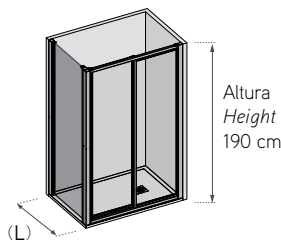

FIJO ESTÁNDAR DUCHA / SHOWER

ref. DFST01

Ancho Width (L)	Blanco / White				Cromo & Silver / Chrome & Silver			
	Acrílico Acrylic (Agua viva)	Transparente Clear	Carglass Obscure Carglass	Mate Serigrafía Frosted Decorated	Acrílico Acrylic (Agua viva)	Transparente Clear	Carglass Obscure Carglass	Mate Serigrafía Frosted Decorated
50 cm								
70 cm								
90 cm								
120 cm								

Altura Baño 150 cm / Bath screen Height 150 cm

Opcionales

- Antical estándar
- Power clean
- Acrílico especial
- Perfiles Pergamón
- Hoja laminado espejo
- Anchura especial
- Altura especial

Optionals

- Easy clean glass standard
- Power clean
- Special acrylic
- Pergamon profile
- Laminated mirror door
- Special width
- Special height