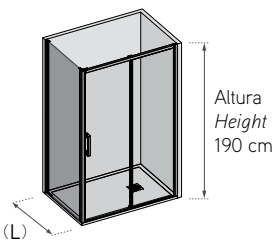

FIJO VIDRIO 6 MM DUCHA / SHOWER

ref. DFV602

Ancho Width (L)	Blanco / White			Cromo & Silver / Chrome & Silver		
	Transparente Clear	Carglass Obscure Carglass	Mate Serigrafía Frosted Decorated	Transparente Clear	Carglass Obscure Carglass	Mate Serigrafía Frosted Decorated
50 cm						
90 cm						
120 cm						

Altura Baño 150 cm / Bath screen Height 150 cm

Opcionales

Antical estándar
Power clean
Asa inox. 220
Asa inox. F-52
Pomo
Perfiles Pergamón
Anchura especial
Altura especial

Optionals

Easy clean glass standard
Power clean
Stainless steel handle 220
Stainless steel handle F-52
Door knob
Pergamon profile
Special width
Special height