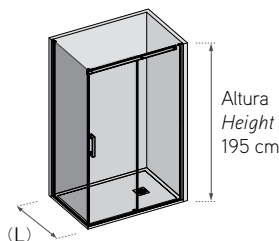

FIJO S.5000 DUCHA / SHOWER

ref. DFS501

Ancho Width (L)	Cromo / Chrome		
	Transparente Clear	Carglass Obscure Carglass	Mate Serigrafía Frosted Decorated
70 cm			
90 cm			
120 cm			

Altura Baño 150 cm / Bath screen Height 150 cm

Opcionales

- Antical estándar
- Power clean
- Anchura especial
- Altura especial

Optionals

- Easy clean glass standard
- Power clean
- Special width
- Special height