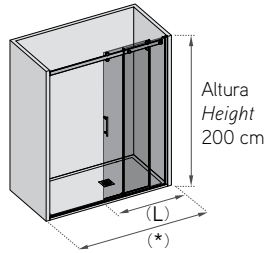

Equipamiento

Hoja deslizante con panel fijo en el mismo plano. Vidrio templado securizado 6 mm. Sistema deslizante sin perfil-guía inferior. Asa acero inox 220. Serie diseño minimalista. Juntas estanqueidad. Sistema guía superior compacta. Sistema expansión corrector desnivel.

indicar también medida de hueco
Please, indicate the gap size
Hueco máx. 200 cm
max. measure 200 cm

ALASKA SMART OPEN DUCHA / SHOWER ref. DAL04

Ancho Width (L)	Cromo / Chrome		
	Transparente Clear	Carglass Obscure Carglass	Mate Serigrafía Frosted Decorated
120 cm			
140 cm			
160 cm			

Altura Baño 150 cm / Bath screen Height 150 cm

Features

Extra sliding door with fixed lateral panel. 6 mm toughened safety glass. Sliding system with no bottom guide. Stainless Steel Handle 220. Minimalist design series. Water-proof door gasket. Compact superior guide profile system. Compensation profile.