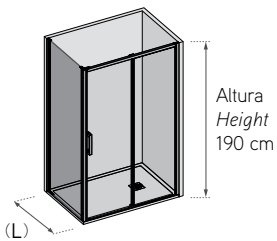

FIJO VIDRIO 6 MM DUCHA / SHOWER

ref. DFV602

Ancho Width (L)	Blanco / White			Cromo & Silver / Chrome & Silver		
	Transparente Clear	Carglass Obscure Carglass	Mate Serigrafía Frosted Decorated	Transparente Clear	Carglass Obscure Carglass	Mate Serigrafía Frosted Decorated
50 cm						
90 cm						
120 cm						

Altura Baño 150 cm / Bath screen Height 150 cm

Opcionales

Antical estándar
Power clean
Asa inox. 220
Asa inox. F-52
Barra estabilizadora
Perfiles Pergamón
Anchura especial
Altura especial

Optionals

Easy clean glass standard
Power clean
Stainless steel handle 220
Stainless steel handle F-52
Support bar
Pergamon profile
Special width
Special height