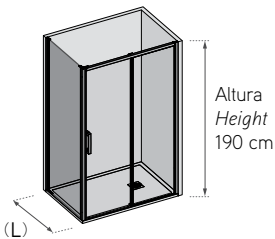

FIJO VIDRIO 6 MM DUCHA / SHOWER

ref. DFV602

Ancho Width (L)	Blanco / White			Cromo & Silver / Chrome & Silver		
	Transparente Clear	Carglass Obscure Carglass	Mate Serigrafia Frosted Decorated	Transparente Clear	Carglass Obscure Carglass	Mate Serigrafia Frosted Decorated
50 cm						
90 cm						
120 cm						

Altura Baño 150 cm / Bath screen Height 150 cm

Opcionales

- Antical estándar
- Power clean
- Asa inox. 220
- Asa inox. F-52
- Anchura especial
- Altura especial

Optionals

- Easy clean glass standard
- Power clean
- Stainless steel handle 220
- Stainless steel handle F-52
- Special width
- Special height