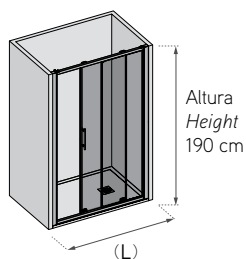

Features

*Sliding door with fixed lateral panel.
6 mm toughened safety glass.
No central profiles. Exclusive knobs design.
Coated magnetic clasp.
Water-proof door gasket.
Double running guide.
Double rolling system (stainless steel).
Double high module metallic clamp.
Compensation profile.*