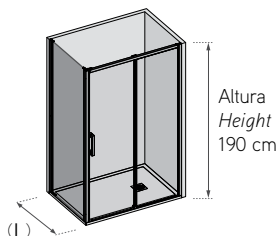

Features

*One hinged pivot door joined to a fixed panel with hinged angle.
 6 mm toughened safety glass.
 Vertex opening exterior pivot.
 Return position 0-90°.
 Exclusive design door Knobs.
 Coated magnetic clasp.
 Water-proof door gasket.*