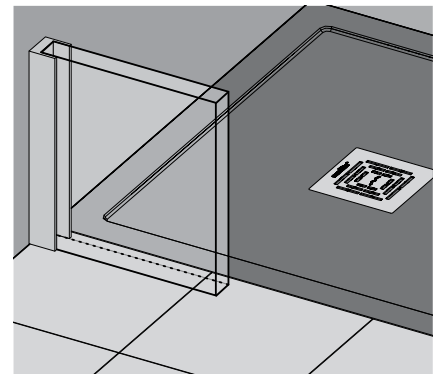

EXTERIOR PROFILE / GLASS