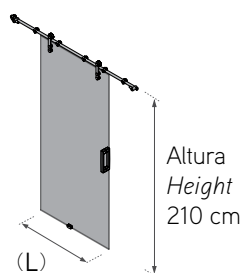

PT-200

Equipamiento

Puerta corredera fabricada a medida.
Fabricada en vidrio templado securizado de 10 mm.
Instalación a pared.
Perfilería y componentes en aluminio.
Puertas con peso máximo de 100 kg.

Features

*Sliding door made to measure/
custom made.
Made in tempered glass 10 mm.
Wall fixture.
Streamlining and anchorage in satin
stainless steel.
Doors of up to 100 kg.*

Sistema de apertura
Open system

PT-200

ref. PT200

Ancho Width (L)	Perfil Cromo / Chrome Profile	
	Transparente Clear	Serigrafía Decorated
70 cm		
80 cm		
90 cm		

Opcionales

Antical estándar
Power clean
Asa inox. 220
Asa inox. F-52
Anchura especial
Altura especial

Optionals

*Easy clean glass standard
Power clean
Stainless steel handle 220
Stainless steel handle F-52
Special width
Special height*