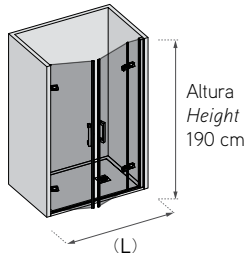

Berna

DUCHA / shower

Equipamiento

Dos hojas abatibles abisagradas con fijo en el mismo plano.
Vidrio templado securizado 6 mm.
Apertura abatible exterior (interior bajo pedido).
Memoria de posición 0 y 90°.
Pomos de diseño exclusivo.
Cierre magnético enfundado.
Juntas estanqueidad.
Tornillos fijación ocultos.

BERNA DUCHA / SHOWER

ref. DBE01

Ancho Width (L)	Cromo / Chrome		
	Transparente Clear	Carglass Obscure Carglass	Mate Serigrafía Frosted Decorated
140 cm			
180 cm			
200 cm			

Altura Baño 150 cm / Bath screen Height 150 cm

Features

Hinged double pivot door with side panel.
6 mm toughened safety glass.
Outward opening (inward on request).
Return position 0-90°.
Exclusive design door Knobs.
Coated magnetic clasp.
Water-proof door gasket.
Hidden fasteners screws.

FIJO VIDRIO 6 MM DUCHA / SHOWER

ref. DFV602

Ancho Width (L)	Cromo & Silver / Chrome & Silver		
	Transparente Clear	Carglass Obscure Carglass	Mate Serigrafía Frosted Decorated
50 cm			
90 cm			
120 cm			

Altura Baño 150 cm / Bath screen Height 150 cm

Opcionales

Antical estándar
Power clean
Asa inox. 220
Asa inox. F-52
Barra estabilizadora
Anchura especial
Altura especial

Optionals

Easy clean glass standard
Power clean
Stainless steel handle 220
Stainless steel handle F-52
Support bar
Special width
Special height