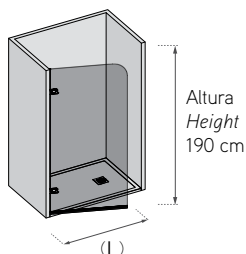

Bari

ABISAGRADA
DUCHA / shower

Equipamiento

Hoja abatible abisagrada con canto redondeado.
Vidrio templado securizado 6 mm.
Apertura abatible exterior/Interior.
Memoria de posición 0 y 90°.
Juntas estanqueidad.
Tornillos fijación ocultos.

Features

*Hinged pivot door rounded corner.
6 mm toughened safety glass.
Outward opening (inward opening).
Return position 0-90°.
Water-proof door gasket.
Hidden fixation screws.*

BARI ABISAGRADA DUCHA / SHOWER ref. DBA01

Ancho Width (L)	Cromo / Chrome		
	Transparente Clear	Carglass Obscure Carglass	Mate Serigrafía Frosted Decorated
70 cm			
90 cm			

Altura Baño 150 cm / Bath screen Height 150 cm

FIJO VIDRIO 6 MM DUCHA / SHOWER ref. DFV602

Ancho Width (L)	Cromo & Silver / Chrome & Silver		
	Transparente Clear	Carglass Obscure Carglass	Mate Serigrafía Frosted Decorated
50 cm			
90 cm			
120 cm			

Altura Baño 150 cm / Bath screen Height 150 cm

Opcionales

Antical estándar
Power clean
Asa inox. 220
Asa inox. F-52
Pomo
Anchura especial
Altura especial

Optionals

Easy clean glass standard
Power clean
Stainless steel handle 220
Stainless steel handle F-52
Door knob
Special width
Special height