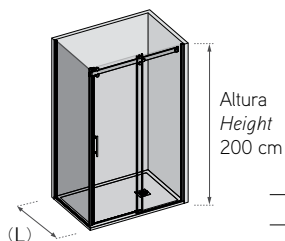

FIJO SMART DUCHA / SHOWER ref. DFSM01

Ancho Width (L)	Cromo / Chrome		
	Transparente Clear	Carglass Obscure Carglass	Mate Serigrafía Frosted Decorated
50 cm			
90 cm			
120 cm			

Altura Baño 150 cm / Bath screen Height 150 cm