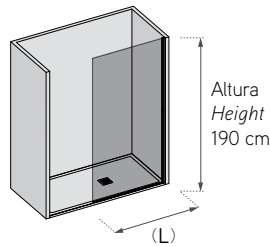

X-200 DUCHA / SHOWER

ref. DF201

Ancho Width (L)	Cromo / Chrome	
	Transparente Clear	Serigrafía Decorated
70 cm		
80 cm		
90 cm		
100 cm		
110 cm		
120 cm		

Decorados disponibles Band, Band 2 & Médium
Decorated available collections are Band, Band 2 & Medium

Opcionales

Barra estabilizadora

Optionals

Support bar