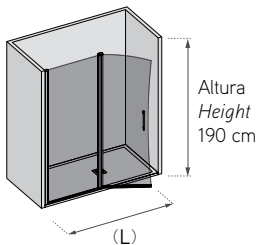

Features

Specially shaped pivot door with a fixed panel.
6 mm toughened safety glass.
Outward/ inward opening.
Return position 0-90°.
Elevation pivot.
Water-proof door gasket.
Compensation profile.
Hidden fixation screws.