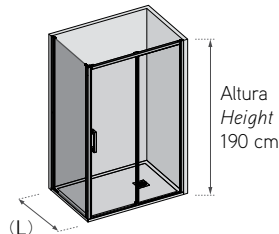

Features

Hinged double pivot door with double side panel 6 mm tempered glass.
6 mm toughened safety glass.
Outward opening (inward on request).
Return position 0-90°.
Exclusive design door Knobs.
Coated magnetic clasp.
Water-proof door gasket.
Compensation profile.
Hidden fasteners screws.