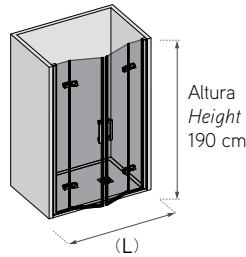

San Remo

DUCHA / shower

Equipamiento

Dos hojas abatibles abisagradas con dos fijos en el mismo plano.
Vidrio templado securizado 6 mm.
Apertura abatible exterior (interior bajo pedido).
Memoria de posición 0 y 90°.
Pomos de diseño exclusivo.
Cierre magnético enfundado.
Juntas estanqueidad.
Sistema expansión corrector desnivel.
Tornillos fijación ocultos.

SAN REMO DUCHA / SHOWER

ref. DSA01

Ancho Width (L)	Cromo / Chrome		
	Transparente Clear	Carglass Obscure Carglass	Mate Serigrafía Frosted Decorated
140 cm			
180 cm			
200 cm			

Altura Baño 150 cm / Bath screen Height 150 cm

Features

Hinged double pivot door with double side panel 6 mm tempered glass.
6 mm toughened safety glass.
Outward opening (inward on request).
Return position 0-90°.
Exclusive design door Knobs.
Coated magnetic clasp.
Water-proof door gasket.
Compensation profile.
Hidden fasteners screws.

FIJO VIDRIO 6 MM DUCHA / SHOWER

ref. DFV602

Ancho Width (L)	Cromo & Silver / Chrome & Silver		
	Transparente Clear	Carglass Obscure Carglass	Mate Serigrafía Frosted Decorated
50 cm			
90 cm			
120 cm			

Altura Baño 150 cm / Bath screen Height 150 cm

Opcionales

Antical estándar
Power clean
Asa inox. 220
Asa inox. F-52
Barra estabilizadora
Anchura especial
Altura especial

Optionals

Easy clean glass standard
Power clean
Stainless steel handle 220
Stainless steel handle F-52
Support bar
Special width
Special height