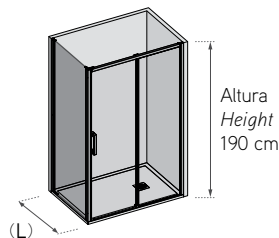

FIJO VIDRIO 6 MM DUCHA / SHOWER

ref. DFV602

Ancho Width (L)	Cromo & Silver / Chrome & Silver		
	Transparente Clear	Carglass Obscure Carglass	Mate Serigrafía Frosted Decorated
50 cm			
90 cm			
120 cm			

Altura Baño 150 cm / Bath screen Height 150 cm

Opcionales

Antical estándar
Power clean
Asa inox. 220
Asa inox. F-52
Pomo
Barra estabilizadora
Anchura especial
Altura especial

Optionals

Easy clean glass standard
Power clean
Stainless steel handle 220
Stainless steel handle F-52
Door knob
Support bar
Special width
Special height