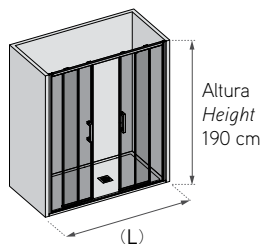

Features

- Xtra sliding double doors with double lateral panels. 6 mm toughened safety glass.
- 34 mm closed anti un-hook upper guide.
- Double rolling system (stainless steel).
- Double high module metallic clamp.
- Sliding system with no bottom guide.
- Exclusive knobs design.
- Coated magnetic clasp. Water-proof door gasket.
- Hidden fixation screws.
- Compensation profile.