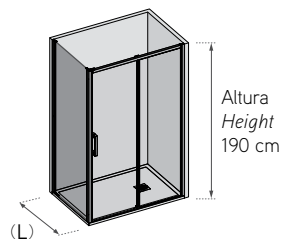

FIJO VIDRIO 6 MM DUCHA / SHOWER

ref. DFV602

Ancho Width (L)	Blanco / White			Cromo & Silver / Chrome & Silver		
	Transparente Clear	Carglass Obscure Carglass	Mate Serigrafía Frosted Decorated	Transparente Clear	Carglass Obscure Carglass	Mate Serigrafía Frosted Decorated
50 cm						
90 cm						
120 cm						

Altura Baño 150 cm / Bath screen Height 150 cm

Opcionales

- Antical estándar
- Power clean
- Asa inox. 220
- Asa inox. F-52
- Barra estabilizadora
- Perfiles Pergamón
- Anchura especial
- Altura especial

Optionals

- Easy clean glass standard
- Power clean
- Stainless steel handle 220
- Stainless steel handle F-52
- Support bar
- Pergamon profile
- Special width
- Special height