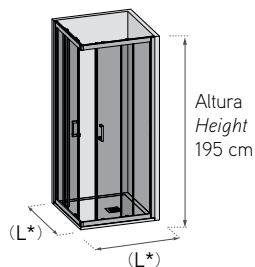

X-100 SQ

DUCHA / shower

Equipamiento

Dos hojas deslizantes + 2 paneles fijos.
Apertura en el vértice.
Vidrio templado 6 mm.
Rodamientos inox retráctiles para facilitar la limpieza.
Asa Cromo de serie.
Reversible.

Features

Xtra Sliding double doors with double side panels. Vertex opening. 6 mm toughened safety glass. Retractable wheel for easy cleaning. Chromed handle. Reversible.

X-100 SQ DUCHA / SHOWER ref. X100SQ

Ancho (L) Width	Rango Ranges	Cromo / Chrome	
		Transparente Clear	Serigrafía Decorated
70 cm	67-70 cm		
75 cm	72-75 cm		
80 cm	77-80 cm		
90 cm	87-90 cm		
100 cm	97-100 cm		
110 cm	107-110 cm		
120 cm	117-120 cm		

Decorados disponibles Band, Band 2 & Medium
Decorated available collections are Band, Band 2 & Medium