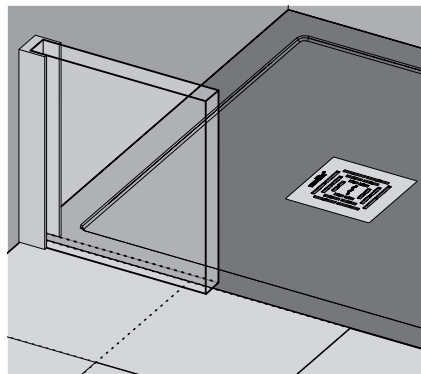

CENTERED PROFILE / GLASS