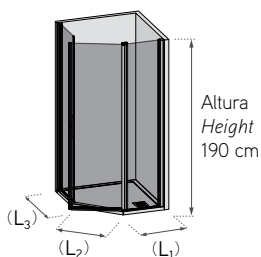

Features

One pivot door with two panels at 120°.
6 mm toughened safety glass.
Outward opening (inward on request).
Return position 0-90°.
Elevation pivot.
Exclusive design door Knobs.
Coated magnetic clasp.
Water-proof door gasket.
Compensation profile.
Hidden fasteners screws.