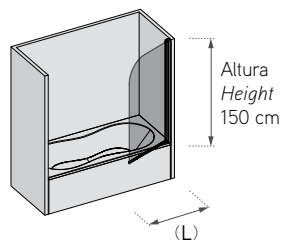

Decorated available collections are Band, Band 2 & Medium

X-30 B

BAÑO / bath

Equipamiento

Hoja abatible.
Vidrio templado 6 mm.
Elevación en giro.

Features

*Pivot door.
6 mm toughened safety glass.
Elevation pivot.*