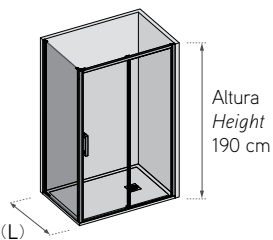

FIJO VIDRIO 6 MM DUCHA / SHOWER

ref. DFV602

Ancho Width (L)	Blanco / White			Cromo & Silver / Chrome & Silver		
	Transparente Clear	Carglass Obscure Carglass	Mate Serigrafía Frosted Decorated	Transparente Clear	Carglass Obscure Carglass	Mate Serigrafía Frosted Decorated
50 cm						
90 cm						
120 cm						

Altura Baño 150 cm / Bath screen Height 150 cm

Opcionales

Antical estándar
Power clean
Asa inox. 220
Asa inox. F-52
Pomo
Barra estabilizadora
Perfiles Pergamón
Anchura especial
Altura especial

Optionals

Easy clean glass standard
Power clean
Stainless steel handle 220
Stainless steel handle F-52
Door knob
Support bar
Pergamon profile
Special width
Special height