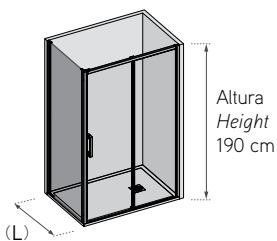

FIJO VIDRIO 6 MM DUCHA / SHOWER

ref. DFV602

Ancho Width (L)	Blanco / White			Cromo & Silver / Chrome & Silver		
	Transparente Clear	Carglass Obscure Carglass	Mate Serigrafía Frosted Decorated	Transparente Clear	Carglass Obscure Carglass	Mate Serigrafía Frosted Decorated
50 cm						
90 cm						
120 cm						

Altura Baño 150 cm / Bath screen Height 150 cm

Opcionales

Antical estándar
Power clean
Asa inox. 220
Asa inox. F-52
Barra estabilizadora
Perfiles Pergamón
Anchura especial
Altura especial

Optionals

Easy clean glass standard
Power clean
Stainless steel handle 220
Stainless steel handle F-52
Support bar
Pergamon profile
Special width
Special height