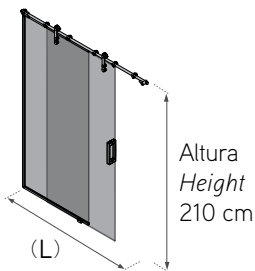

Features

*Sliding door made to measure/
custom made.
Made in tempered glass 10 mm.
Wall fixture.
Streamlining and anchorage in satin
stainless steel.
Doors of up to 100 kg.*

Sistema de apertura
Open system