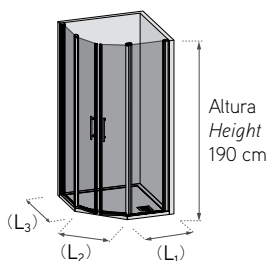

Ancho Width (L1+L2+L3)	Blanco / White			Cromo & Silver / Chrome & Silver		
	Transparente Clear	Carglass Obscure Carglass	Mate Serigrafía Frosted Decorated	Transparente Clear	Carglass Obscure Carglass	Mate Serigrafía Frosted Decorated
140 cm						
140-160 cm						
160-180 cm						
180-200 cm