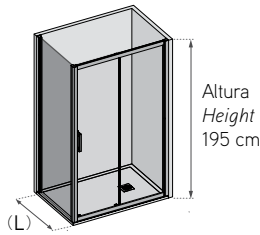

FIJO X-60 SP DUCHA / FIXED SHOWER ref. X60SP

Ancho Width (L)	Rango Ranges	Cromo / Chrome	
		Transparente Clear	Serigrafía Decorated
70 cm	67-70 cm		
75 cm	72-75 cm		
80 cm	77-80 cm		
90 cm	87-90 cm		

Decorados disponibles Band, Band 2 & Médium

Decorated available collections are Band, Band 2 & Medium