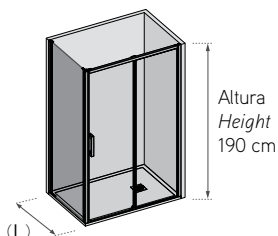

Features

Hinged pivot door with side panel.
6 mm toughened safety glass.
Outward opening (inward on request).
Return position 0-90°.
Exclusive design door Knobs.
Coated magnetic clasp.
Water-proof door gasket.
Hidden fasteners screws.