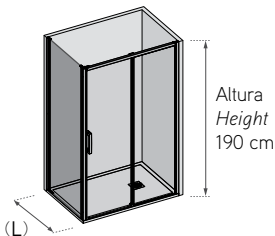

FIJO VIDRIO 6 MM DUCHA / SHOWER

ref. DFV602

Ancho Width (L)	Blanco / White			Cromo & Silver / Chrome & Silver		
	Transparente Clear	Carglass Obscure Carglass	Mate Serigrafía Frosted Decorated	Transparente Clear	Carglass Obscure Carglass	Mate Serigrafía Frosted Decorated
50 cm						
90 cm						
120 cm						

Altura Baño 150 cm / Bath screen Height 150 cm

Opcionales

- Antical estándar
- Power clean
- Asa inox. 220
- Asa inox. F-52
- Barra estabilizadora
- Perfiles Pergamón
- Anchura especial
- Altura especial

Optionals

- Easy clean glass standard
- Power clean
- Stainless steel handle 220
- Stainless steel handle F-52
- Support bar
- Pergamon profile
- Special width
- Special height