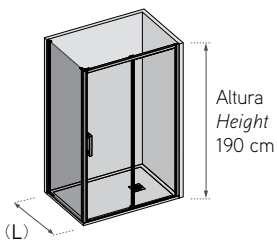

FIJO VIDRIO 6 MM DUCHA / SHOWER

ref. DFV602

Ancho Width (L)	Blanco / White			Cromo & Silver / Chrome & Silver		
	Transparente Clear	Carglass Obscure Carglass	Mate Serigrafía Frosted Decorated	Transparente Clear	Carglass Obscure Carglass	Mate Serigrafía Frosted Decorated
50 cm						
90 cm						
120 cm						

Altura Baño 150 cm / Bath screen Height 150 cm

Opcionales

Antical estándar
Power clean
Asa inox. 220
Asa inox. F-52
Pomo
Barra estabilizadora
Perfiles Pergamón
Anchura especial
Altura especial

Optionals

Easy clean glass standard
Power clean
Stainless steel handle 220
Stainless steel handle F-52
Door knob
Support bar
Pergamon profile
Special width
Special height