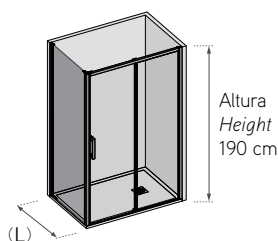

FIJO VIDRIO 6 MM DUCHA / SHOWER

ref. DFV602

Ancho Width (L)	Blanco / White			Cromo & Silver / Chrome & Silver		
	Transparente Clear	Carglass Obscure Carglass	Mate Serigrafía Frosted Decorated	Transparente Clear	Carglass Obscure Carglass	Mate Serigrafía Frosted Decorated
50 cm						
90 cm						
120 cm						

Opcionales

Antical estándar
Power clean
Asa inox. 220
Asa inox. F-52
Barra estabilizadora
Perfiles Pergamón
Anchura especial
Altura especial

Optionals

Easy clean glass standard
Power clean
Stainless steel handle 220
Stainless steel handle F-52
Support bar
Pergamon profile
Special width
Special height