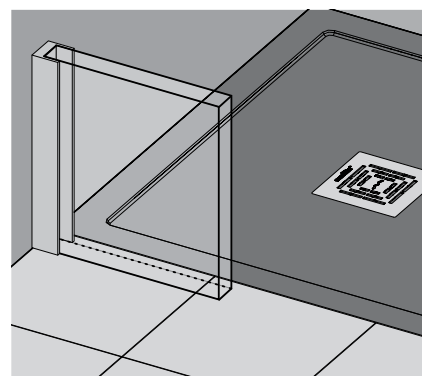

Indicar

- Para mamparas abatibles combinadas con fijos es imprescindible indicar la medida de puertas y fijos.
- En los modelos de las mamparas Circulares indicar el radio o proporcionar plantilla. En caso de no indicar dicho dato se procederá a fabricar con radio Mundilite.
- Indicar posición de mampara respecto al plato, en caso de no hacerlo se entenderá que va colocada con la opción perfil/vidrio interior.

PERFIL / VIDRIO INTERIOR

PERFIL / VIDRIO CENTRADO

PERFIL / VIDRIO EXTERIOR

General features

Information

- Possibility of customize decorated glass.
- The images for the digital printout -Decolor- will be positioned in the shower doors under the Mundilite criterium unless the customer specify a position in the order.
- The profile pivot doors must not be over 100 cm width. Mundilite no guarantee higher dimensions.
- The hinged pivot doors must not be over 90 cm width. Mundilite no guarantee higher dimensions.
- The Dakota hinge have an opening of 180° outward. In case of inward opening, please consult.
- Indiana & Florida hinges have an opening of 90° outward and inward.
- The fixed must be up to 25 cm. If not, consult.
- In New Glass & S.3000 collections the finish is in chrome.
- The indicated opening measures are orientative.
- The door measures are taking into account all the elements (profiles, magnets...). The door measures and the access are diferent things.