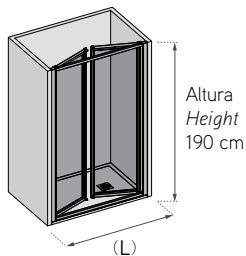

Features

Double sheet inward opening door.
4 mm tempered glass or acrylic.
Maximum opening.
coated magnetic clasp.
Water-proof door gasket.
Double guide profile.
Stainless steel ball bearing.
Compensation profile.
Reversible.