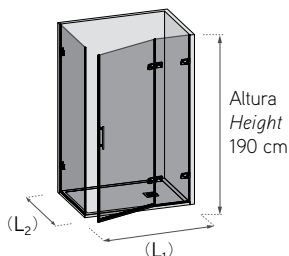

Features

*One hinged pivot door joined to a fixed panel with hinged angle.
 6 mm toughened safety glass.
 Vertex opening exterior pivot.
 Return position 0-90°.
 Exclusive design door Knobs.
 Coated magnetic clasp.
 Water-proof door gasket.*