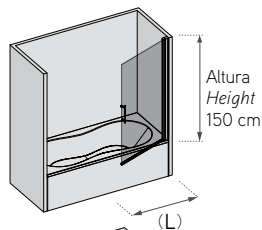

TÁNGER BAÑO / BATH

FIJO VIDRIO 6 MM DUCHA / SHOWER

ref. DFV602

Ancho Width (L)	Blanco / White			Cromo & Silver / Chrome & Silver		
	Transparente Clear	Carglass Obscure Carglass	Mate Serigrafía Frosted Decorated	Transparente Clear	Carglass Obscure Carglass	Mate Serigrafía Frosted Decorated
50 cm						
90 cm						
120 cm						

Altura Baño 150 cm / Bath screen Height 150 cm

Opcionales

Antical estándar
Power clean
Asa inox. 220
Asa inox. F-52
Perfiles Pergamón
Anchura especial
Altura especial

Optionals

Easy clean glass standard
Power clean
Stainless steel handle 220
Stainless steel handle F-52
Pergamon profile
Special width
Special height