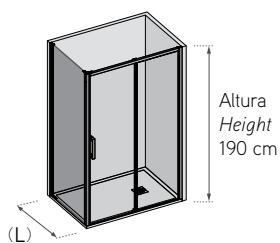

FIJO VIDRIO 6 MM DUCHA / SHOWER

ref. DFV602

Ancho Width (L)	Blanco / White			Cromo & Silver / Chrome & Silver		
	Transparente Clear	Carglass Obscure Carglass	Mate Serigrafía Frosted Decorated	Transparente Clear	Carglass Obscure Carglass	Mate Serigrafía Frosted Decorated
50 cm						
90 cm						
120 cm						

Altura Baño 150 cm / Bath screen Height 150 cm

Opcionales

Antical estándar
Power clean
Asa inox. 220
Asa inox. F-52
Barra estabilizadora
Perfiles Pergamón
Anchura especial
Altura especial

Optionals

Easy clean glass standard
Power clean
Stainless steel handle 220
Stainless steel handle F-52
Support bar
Pergamon profile
Special width
Special height