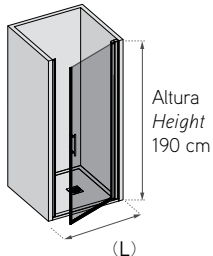

Outward opening (inward on request).

Return position 0-90°.

Elevation pivot. Exclusive knobs design.

Coated magnetic clasp.

Water-proof door gasket.

Compensation profile.

Hidden fixation screws.

Clasp with no edging is available on request.