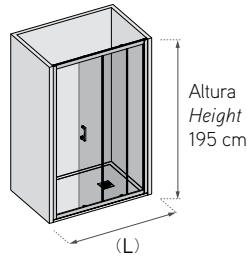

X-60 DUCHA / SHOWER

ref. X60

Ancho Width (L)	Rango Ranges	Apertura Opening	Cromo / Chrome	
			Transparente Clear	Serigrafía Decorated
110 cm	106-112 cm	43 cm		
120 cm	116-122 cm	48 cm		
130 cm	126-132 cm	53 cm		
140 cm	136-142 cm	58 cm		
150 cm	146-152 cm	63 cm		
160 cm	156-162 cm	68 cm		
170 cm	166-172 cm	73 cm		
180 cm	176-182 cm	78 cm